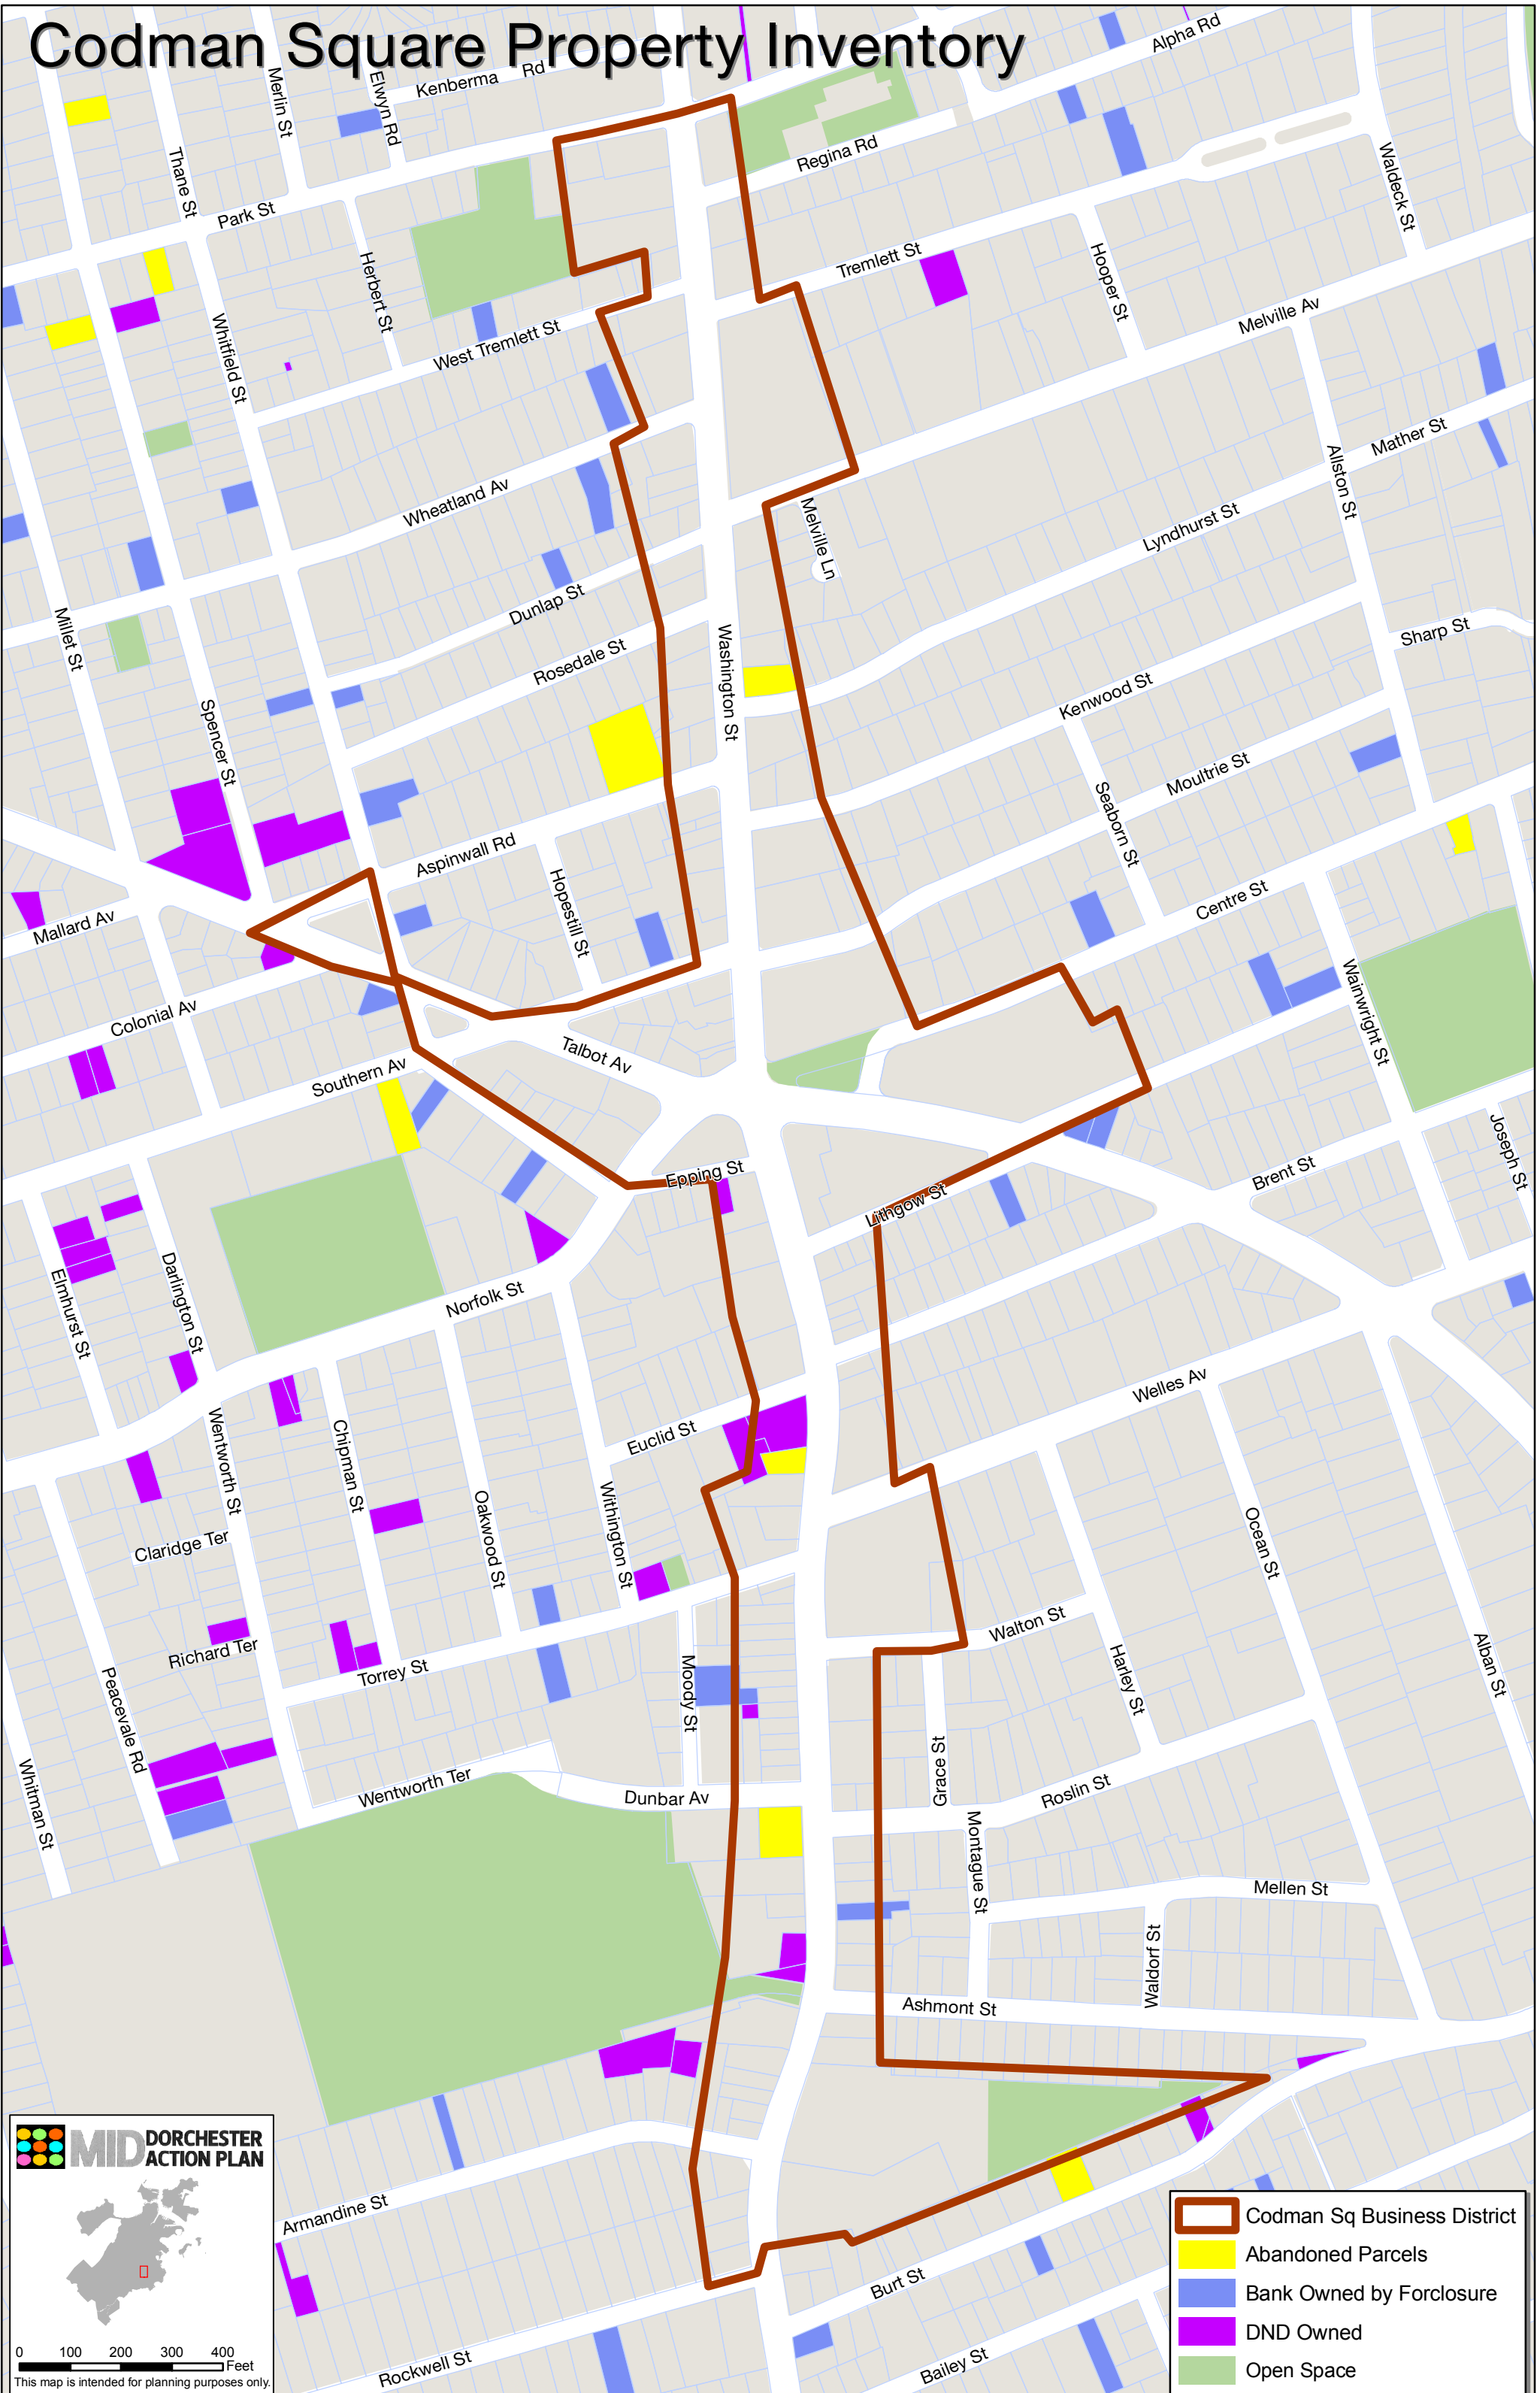

Codman Square Property Inventory

MID DORCHESTER ACTION PLAN

0 100 200 300 400 Feet

This map is intended for planning purposes only.

Codman Sq Business District

- Abandoned Parcels
- Bank Owned by Foreclosure
- DND Owned
- Open Space