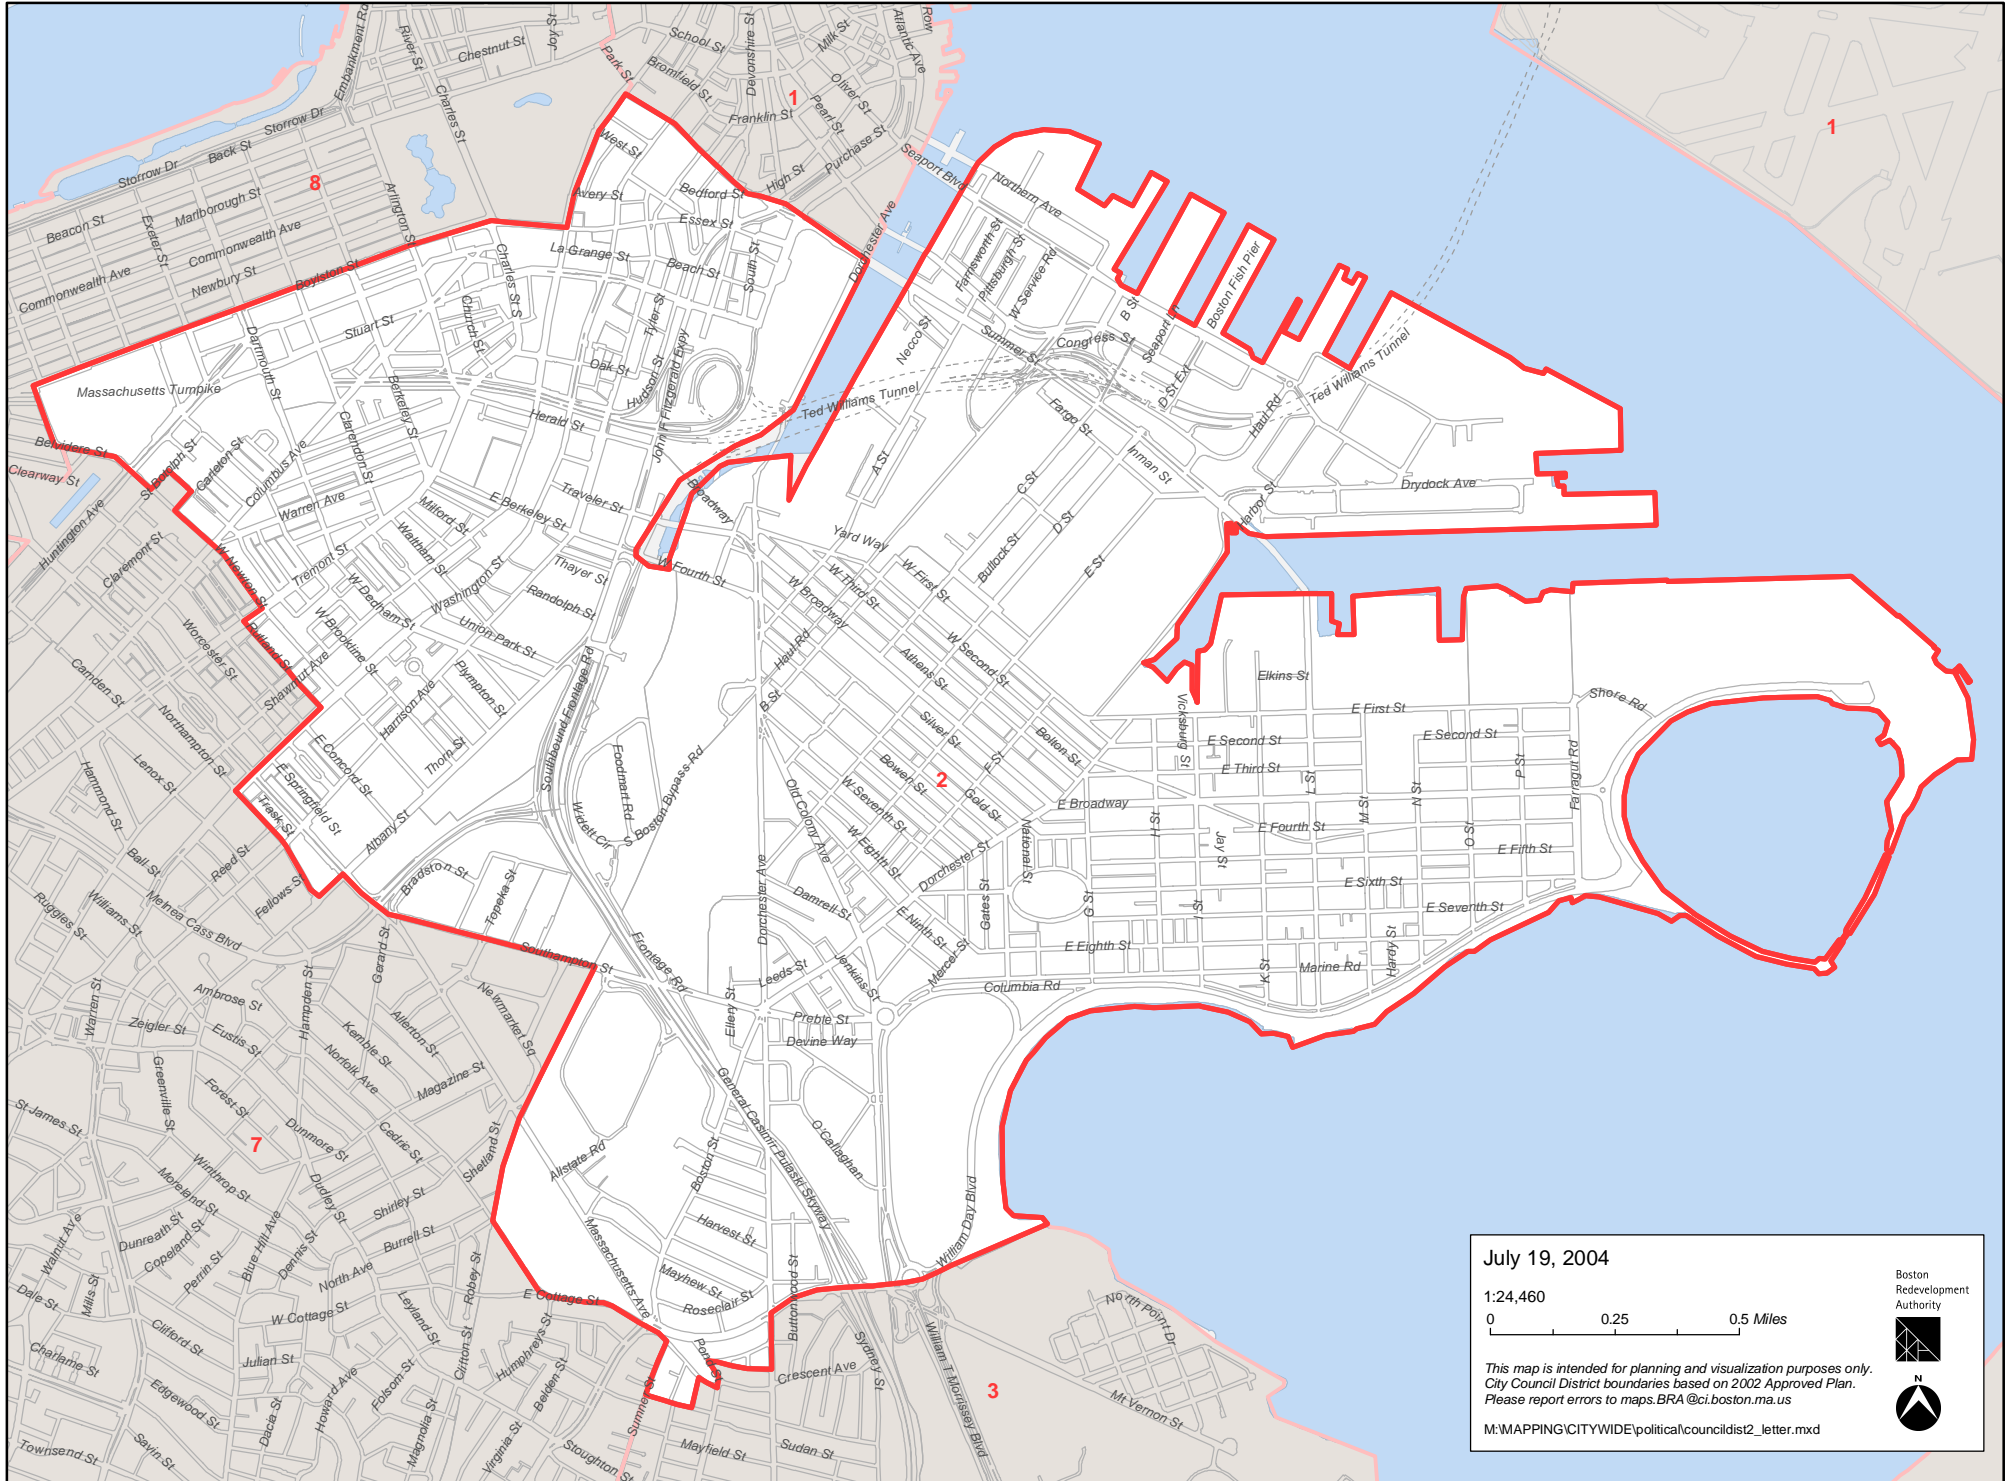

# City Council District 2

July 19, 2004

1:24,460

0 0.25 0.5 Miles

Boston  
Redevelopment  
Authority

This map is intended for planning and visualization purposes only.  
City Council District boundaries based on 2002 Approved Plan.  
Please report errors to maps.BRA@ci.boston.ma.us

M:\MAPPING\CITYWIDE\political\councildist2\_letter.mxd